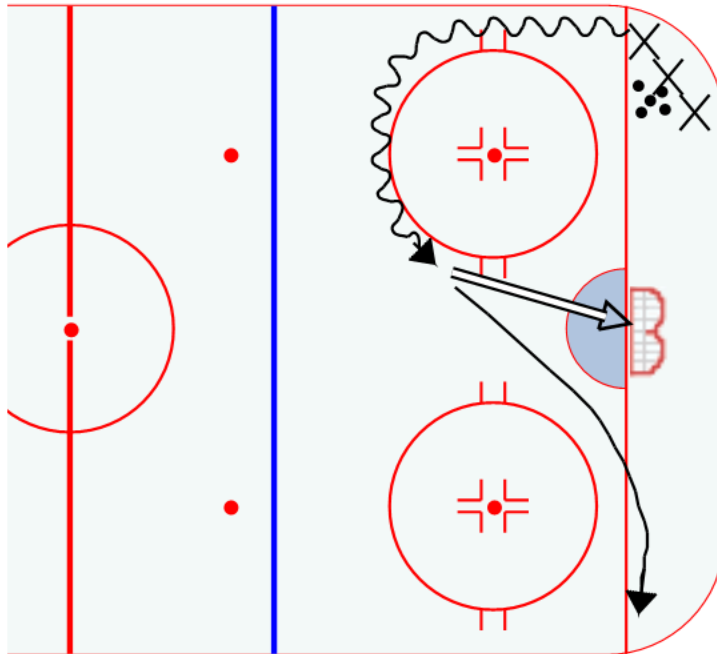

Title : Snake Drill

Category #1 : Shooting

Category #2 : Skating

Content elements:

Components :

Key Points :

Attack Seam

Shoot in Stride

Mohawk on Backhand

Description

1. Players start in corner with pucks
2. On whistle, player skates around the top of the circle with speed, and shoots with feet moving
3. Shoot in stride on forehand, use the Inside Mohawk on backhand